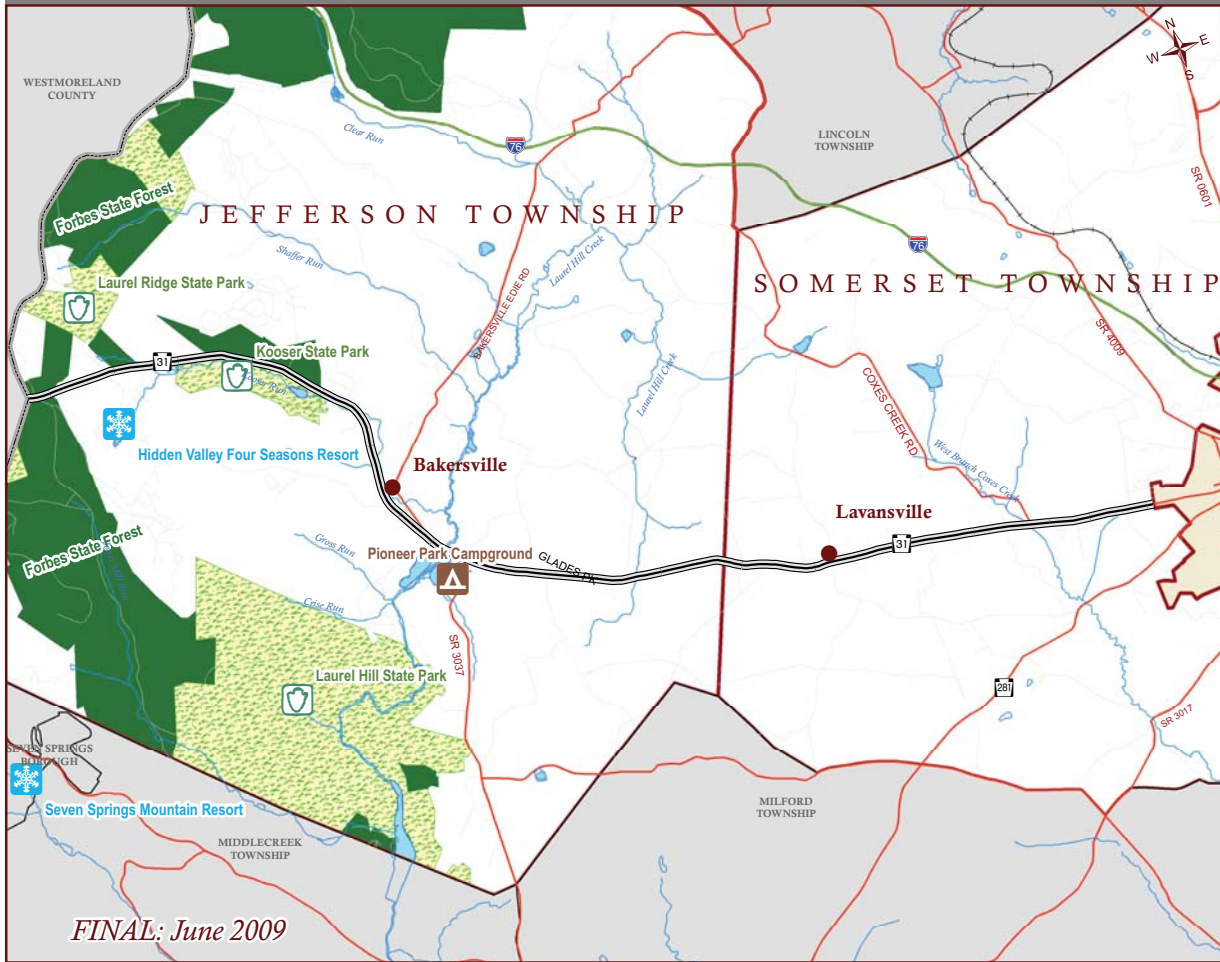

State Route 31 West Corridor Study

Map 2.2: Major Trip Generators

Legend

- Village
- ▭ SR 31 West Corridor Project Area
- ▭ Surrounding Municipality
- ▭ Interstate 76 / PA Turnpike
- ▭ State Road
- ▭ Local Road
- ▭ Project Area Municipality
- ▭ Water
- ▭ Somerset Borough

Major Trip Generator

- ❄ Resort
- ⛺ Campground
- 🌲 State Park
- 🌲 Forbes State Forest

FINAL: June 2009

Source data: provided by Somerset County