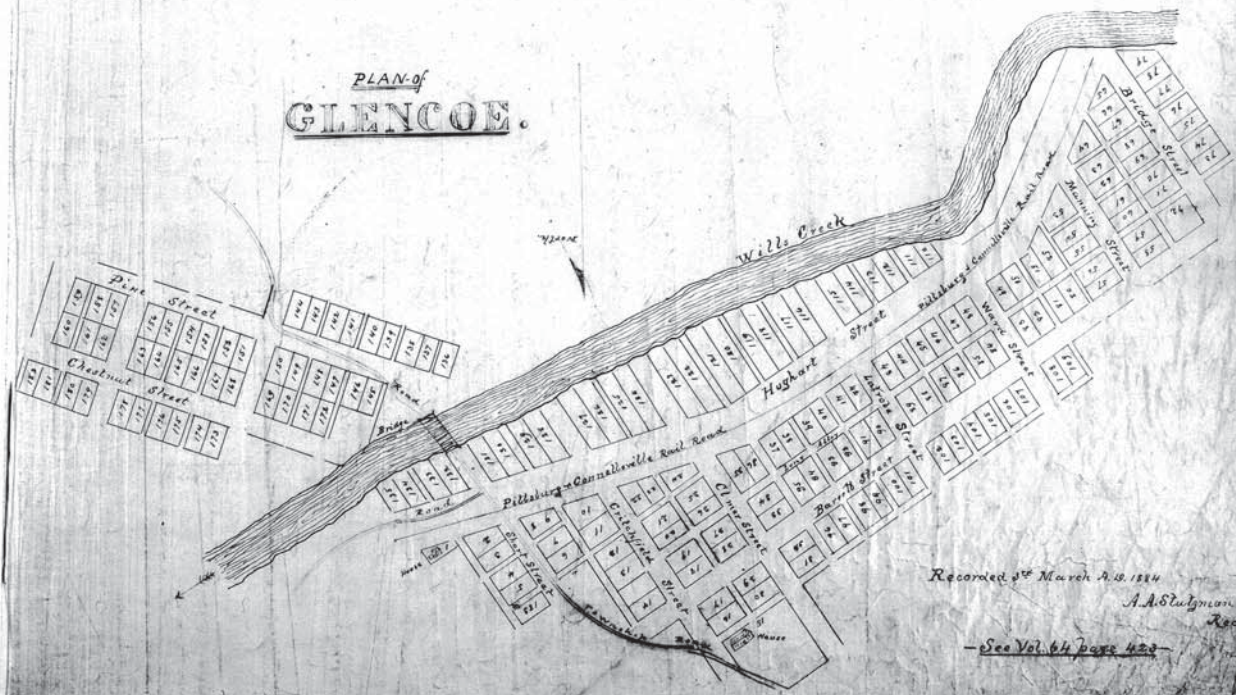

MECHANICKSVILLE.

PLAN OF MECHANICKSVILLE.
 Situate in Elklick Township Somerset County -
 Founded September 22^d 1800 by Joseph J. Fodor
 Surveyed by John Will

Recorded August 9th 1800 John O. Keim - Recorder
 See Vol. 19 page 337

SEE VOL 19 PAGE 337

PLAN OF GLENCOE.

Recorded 3rd March A.D. 1814
 A.A. Stugman
 Recorder
 See Vol. 64 page 422