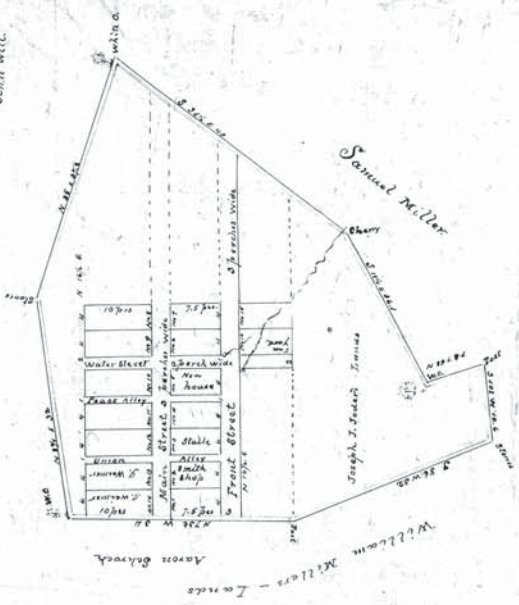

MECHANICKSVILLE.

PLAN OF MECHANICKSVILLE.
 Situate in Elklick Township Somerset County -
 Founded September 22^d 1800 by Joseph J. Fodor
 Surveyed by John Will

Recorded August 9th 1800 John O. Keim - Recorder
 See Vol. 19 page 337

SEE VOL 19 PAGE 337

PLAN OF GLENCOE.

Recorded 3rd March A.D. 1814
 A.A. Stugman
 Recorder
 See Vol. 64 page 422