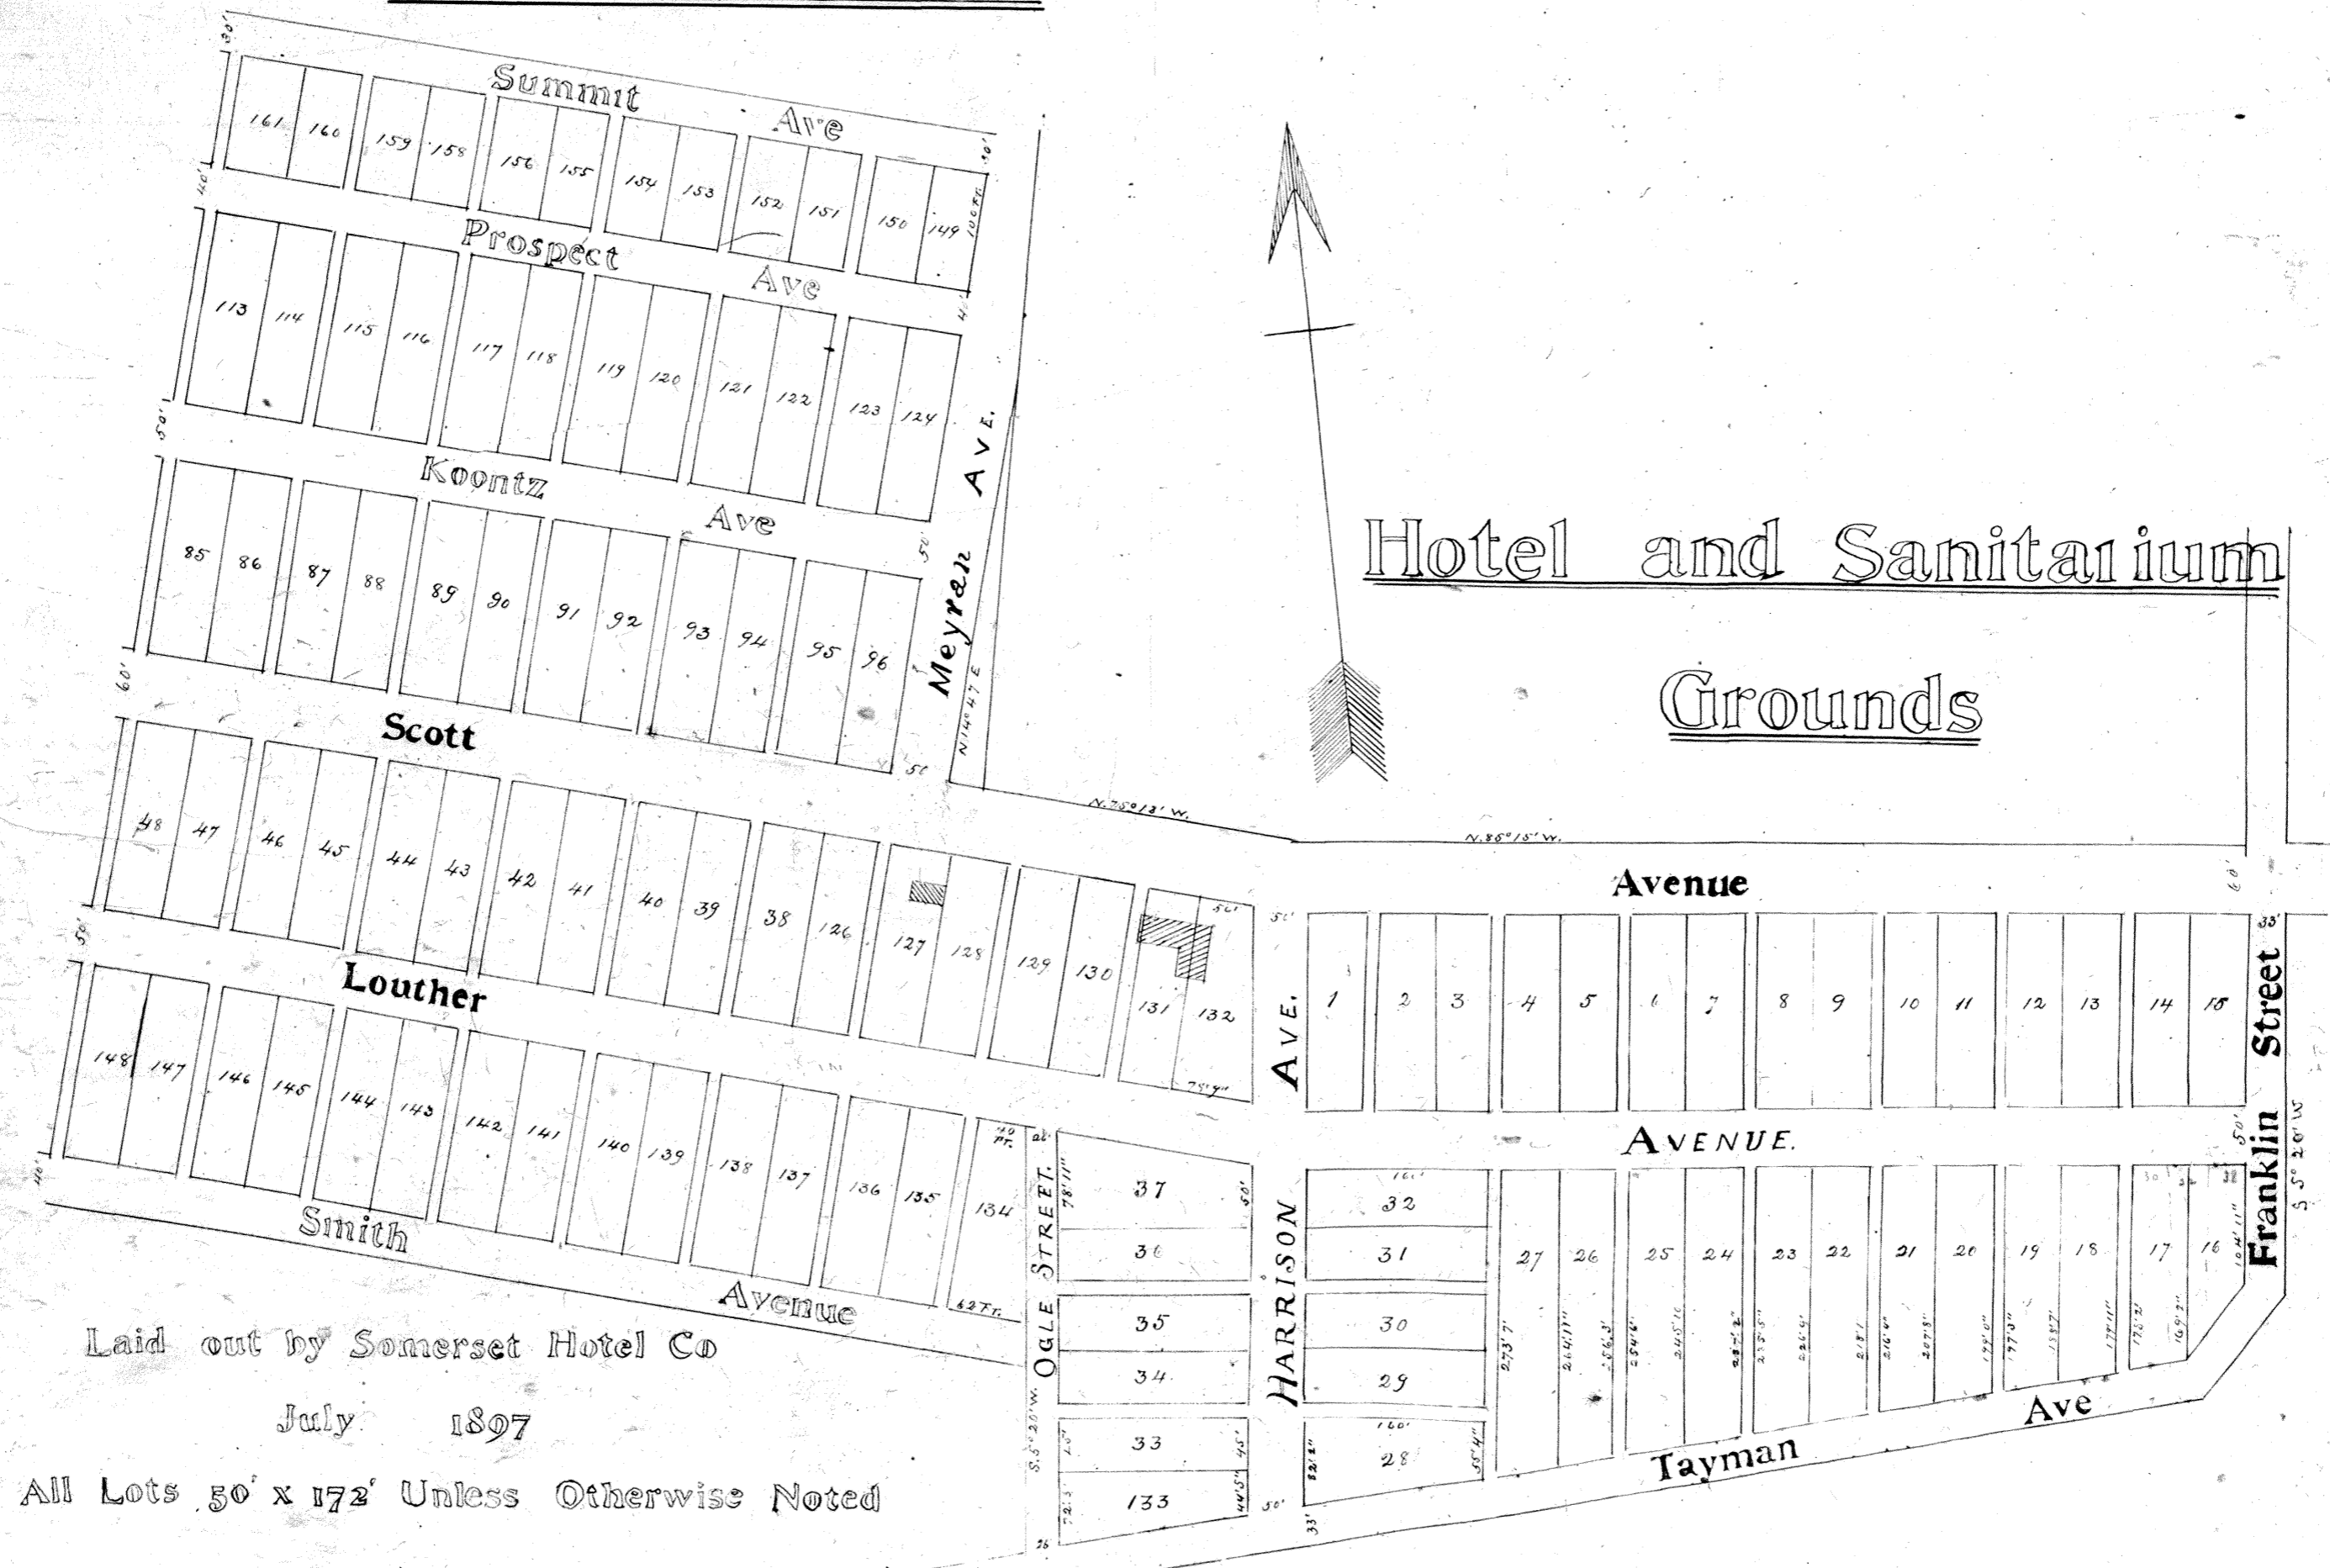

West Somerset

Laid out by Somerset Hotel Co
 July 1897

All Lots 50' x 172' Unless Otherwise Noted

1 in = 100 Ft

Recorded 25th Oct. 1897.
 James M. Cover, Recorder.

See Vol. 90 page 696-7.