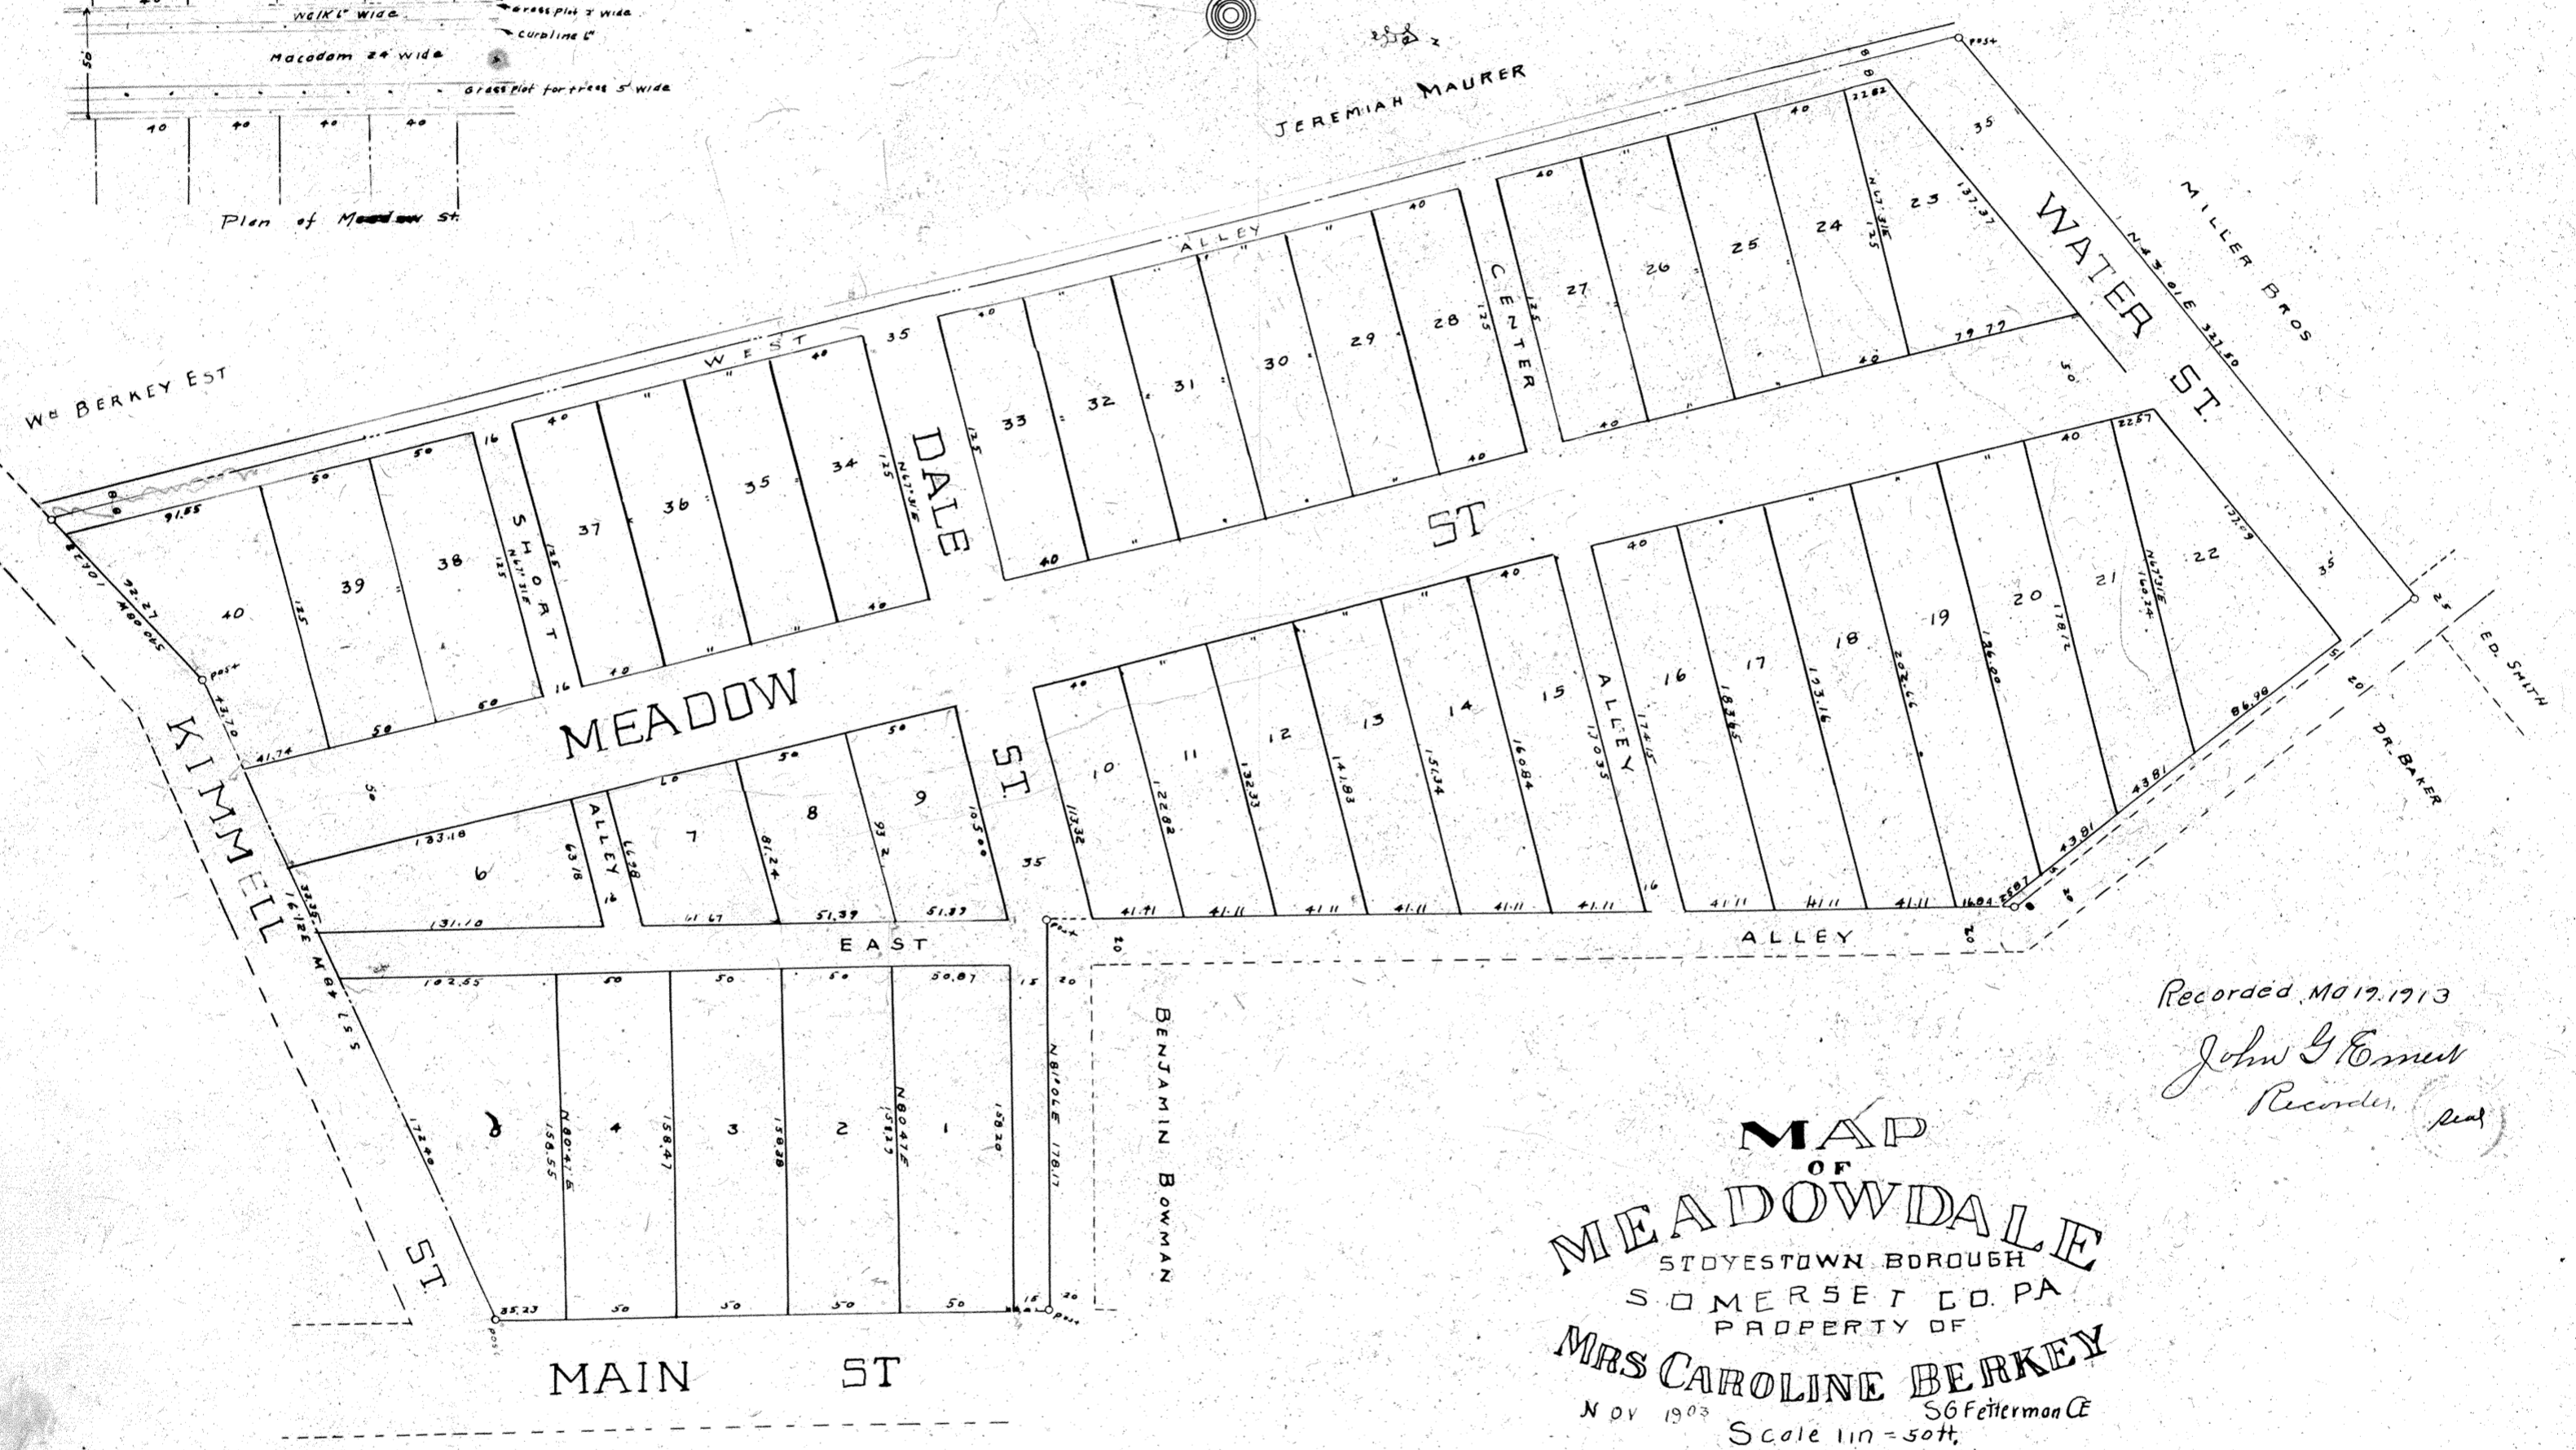

JEREMIAH MAURER

Recorded, May 19, 1913  
 John G. Ernest  
 Recorder

**MAP**  
**OF**  
**MEADOWDALE**  
 SIDDESTOWN BOROUGH  
 SOMERSET CO. PA  
 PROPERTY OF  
**MRS. CAROLINE BERKEY**  
 NOV 1903  
 Scale 1 in = 50 ft.